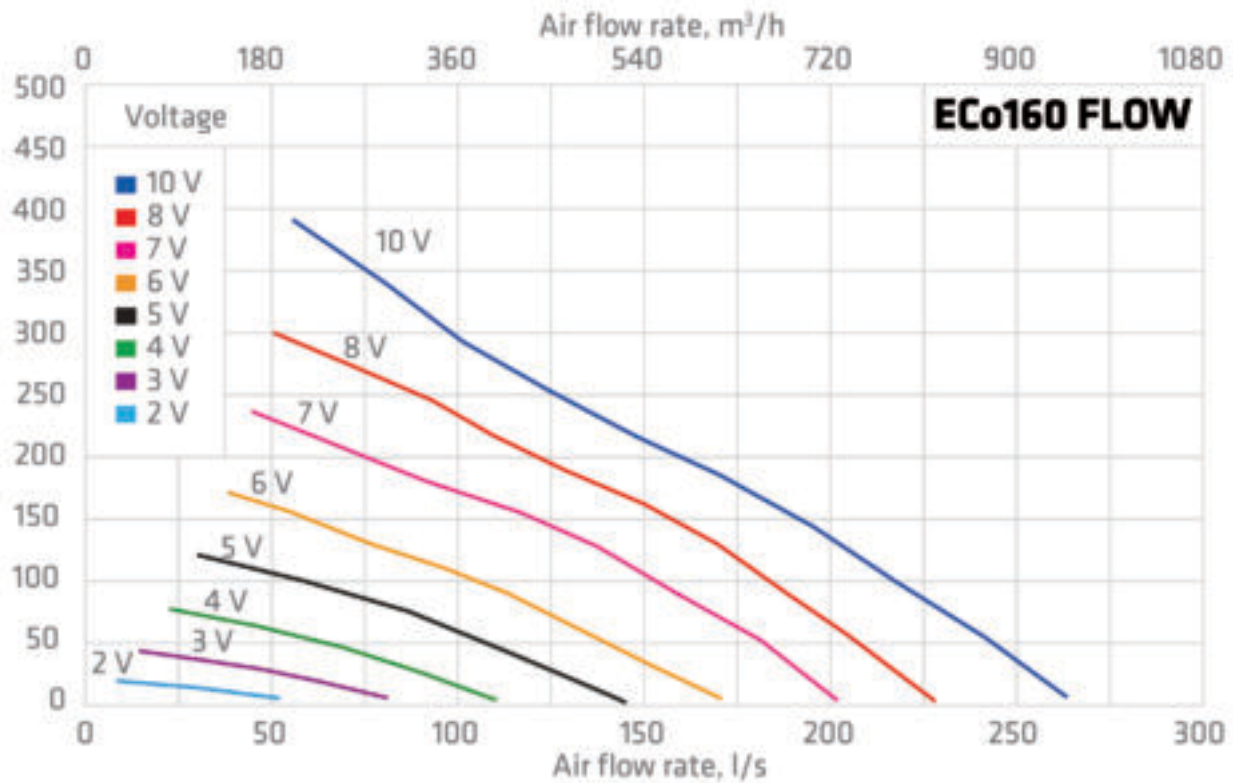

ECO160S FLOW ВЕНТИЛЯТОР+ ОСНОВАНИЕ 300X300

Vilpe Oy Ab

Kauppatie 9, FI-65610 Mustasaari
Telephone +358 20 123 3200

23.07.2020

Sales & Technical Support | FI +358 20 123 3233 | EN +358 20 123 3222 | RU +358 20 123 3290 | SE +46 70 511 2020 | PL +48 71 740 2623
myynti@sktuote.fi | sales@sktuote.fi

FI: Pidätämme oikeuden muutoksiin ilman ennakkoilmoitusta.
SE: Vi reserverar oss för eventuella ändringar och fel i produktinformationen.
EN: We reserve the right to change these terms and conditions at any time.

RU: Мы оставляем за собой право на внесение изменений без предварительного уведомления.
PL: Zachowujemy prawo do zmian bez wcześniejszej informacji.
DE: Technische Änderungen behalten wir uns ohne vorherige Ankündigung vor.