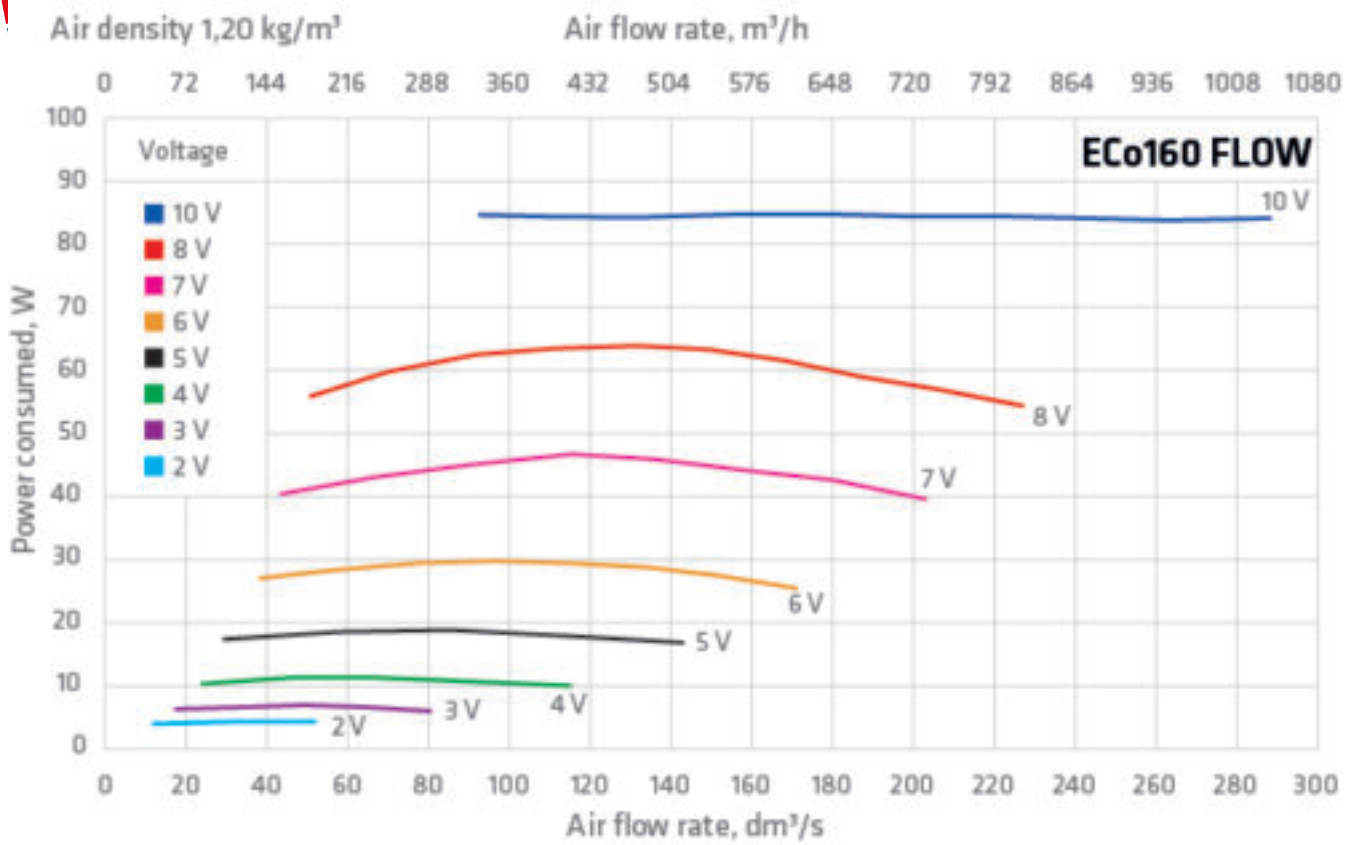

Vilpe Oy Ab

Kauppatie 9, FI-65610 Mustasaari
Telephone +358 20 123 3200

23.07.2020

Sales & Technical Support | FI +358 20 123 3233 | EN +358 20 123 3222 | RU +358 20 123 3290 | SE +46 70 511 2020 | PL +48 71 740 2623
myynti@sktuote.fi | sales@sktuote.fi

FI: Pidätämme oikeuden muutoksiin ilman ennakoilmoitusta.
SE: Vi reserverar oss för eventuella ändringar och fel i produktinformationen.
EN: We reserve the right to change these terms and conditions at any time.

RU: Мы оставляем за собой право на внесение изменений без предварительного уведомления.
PL: Zachowujemy prawo do zmian bez wcześniejszej informacji.
DE: Technische Änderungen behalten wir uns ohne vorherige Ankündigung vor.